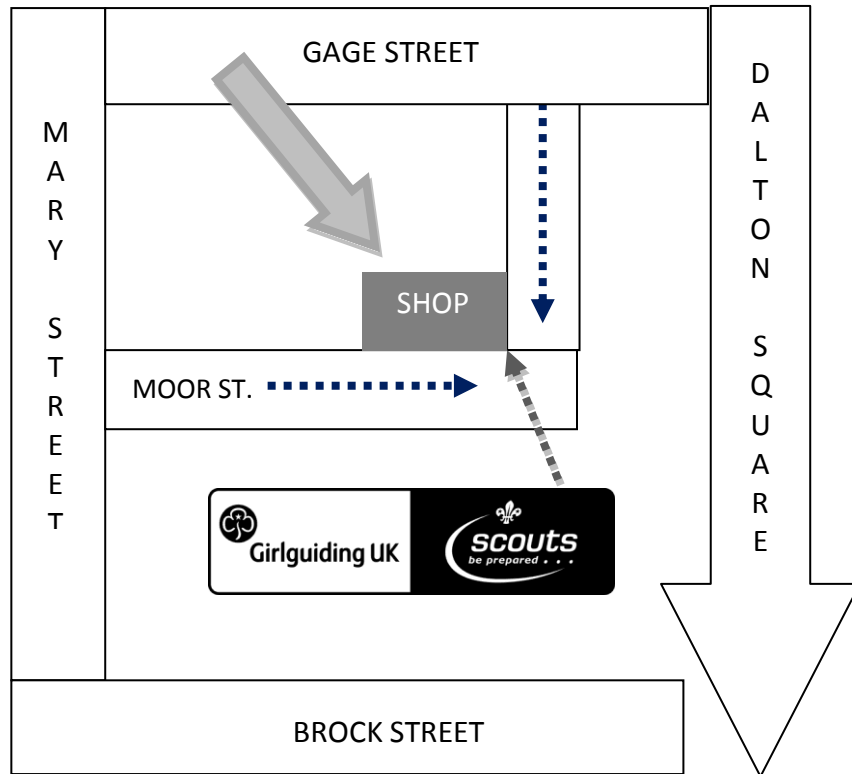

Lancaster Scout and Guide Shop

3 & 4 Moor Street, Lancaster

Scouting & Guiding Uniforms, training aids,
books, stationery and souvenirs

Opening Hours

Saturday 10 a.m. – 12 Noon

Monday 6.30 – 8.00 p.m.

(Except during bank and school holidays.)

www.lonsdalescouts.org.uk

Lancaster Scout and Guide Shop

3 & 4 Moor Street, Lancaster

Scouting & Guiding Uniforms, training aids,
books, stationery and souvenirs

Opening Hours

Saturday 10 a.m. – 12 Noon

Monday 6.30 – 8.00 p.m.