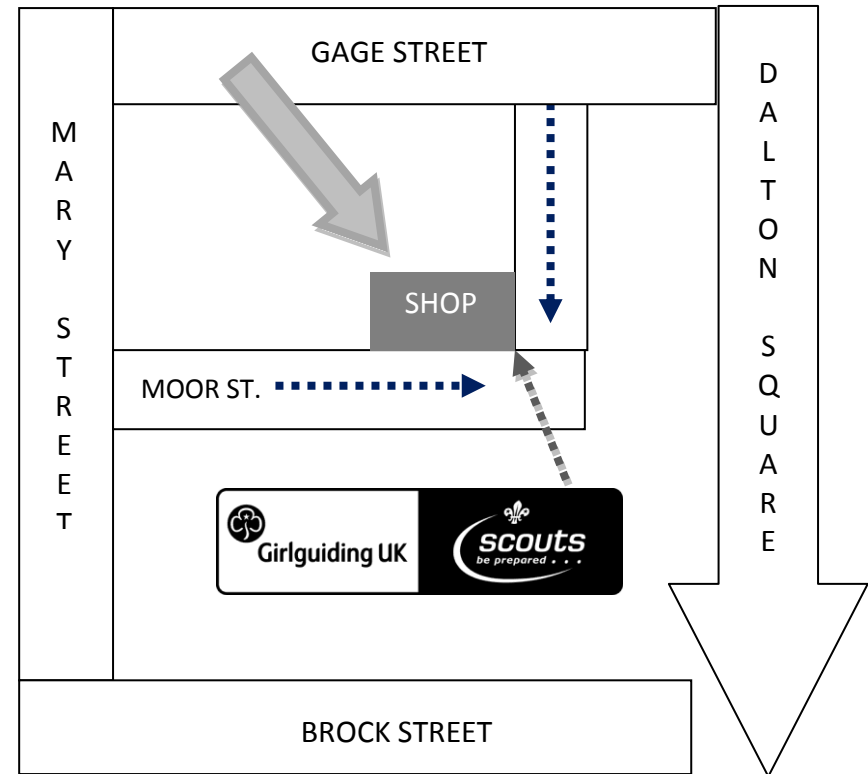

Lancaster Scout and Guide Shop

3 & 4 Moor Street, Lancaster

Scouting & Guiding Uniforms, training aids,
books, stationery and souvenirs

Opening Hours

Saturday 10 a.m. – 12 Noon

Monday 6.30 – 8.00 p.m.

(Except during bank and school holidays.)

www.lonsdalescouts.org.uk

Lancaster Scout and Guide Shop

3 & 4 Moor Street, Lancaster

Scouting & Guiding Uniforms, training aids,
books, stationery and souvenirs

Opening Hours

Saturday 10 a.m. – 12 Noon

Monday 6.30 – 8.00 p.m.