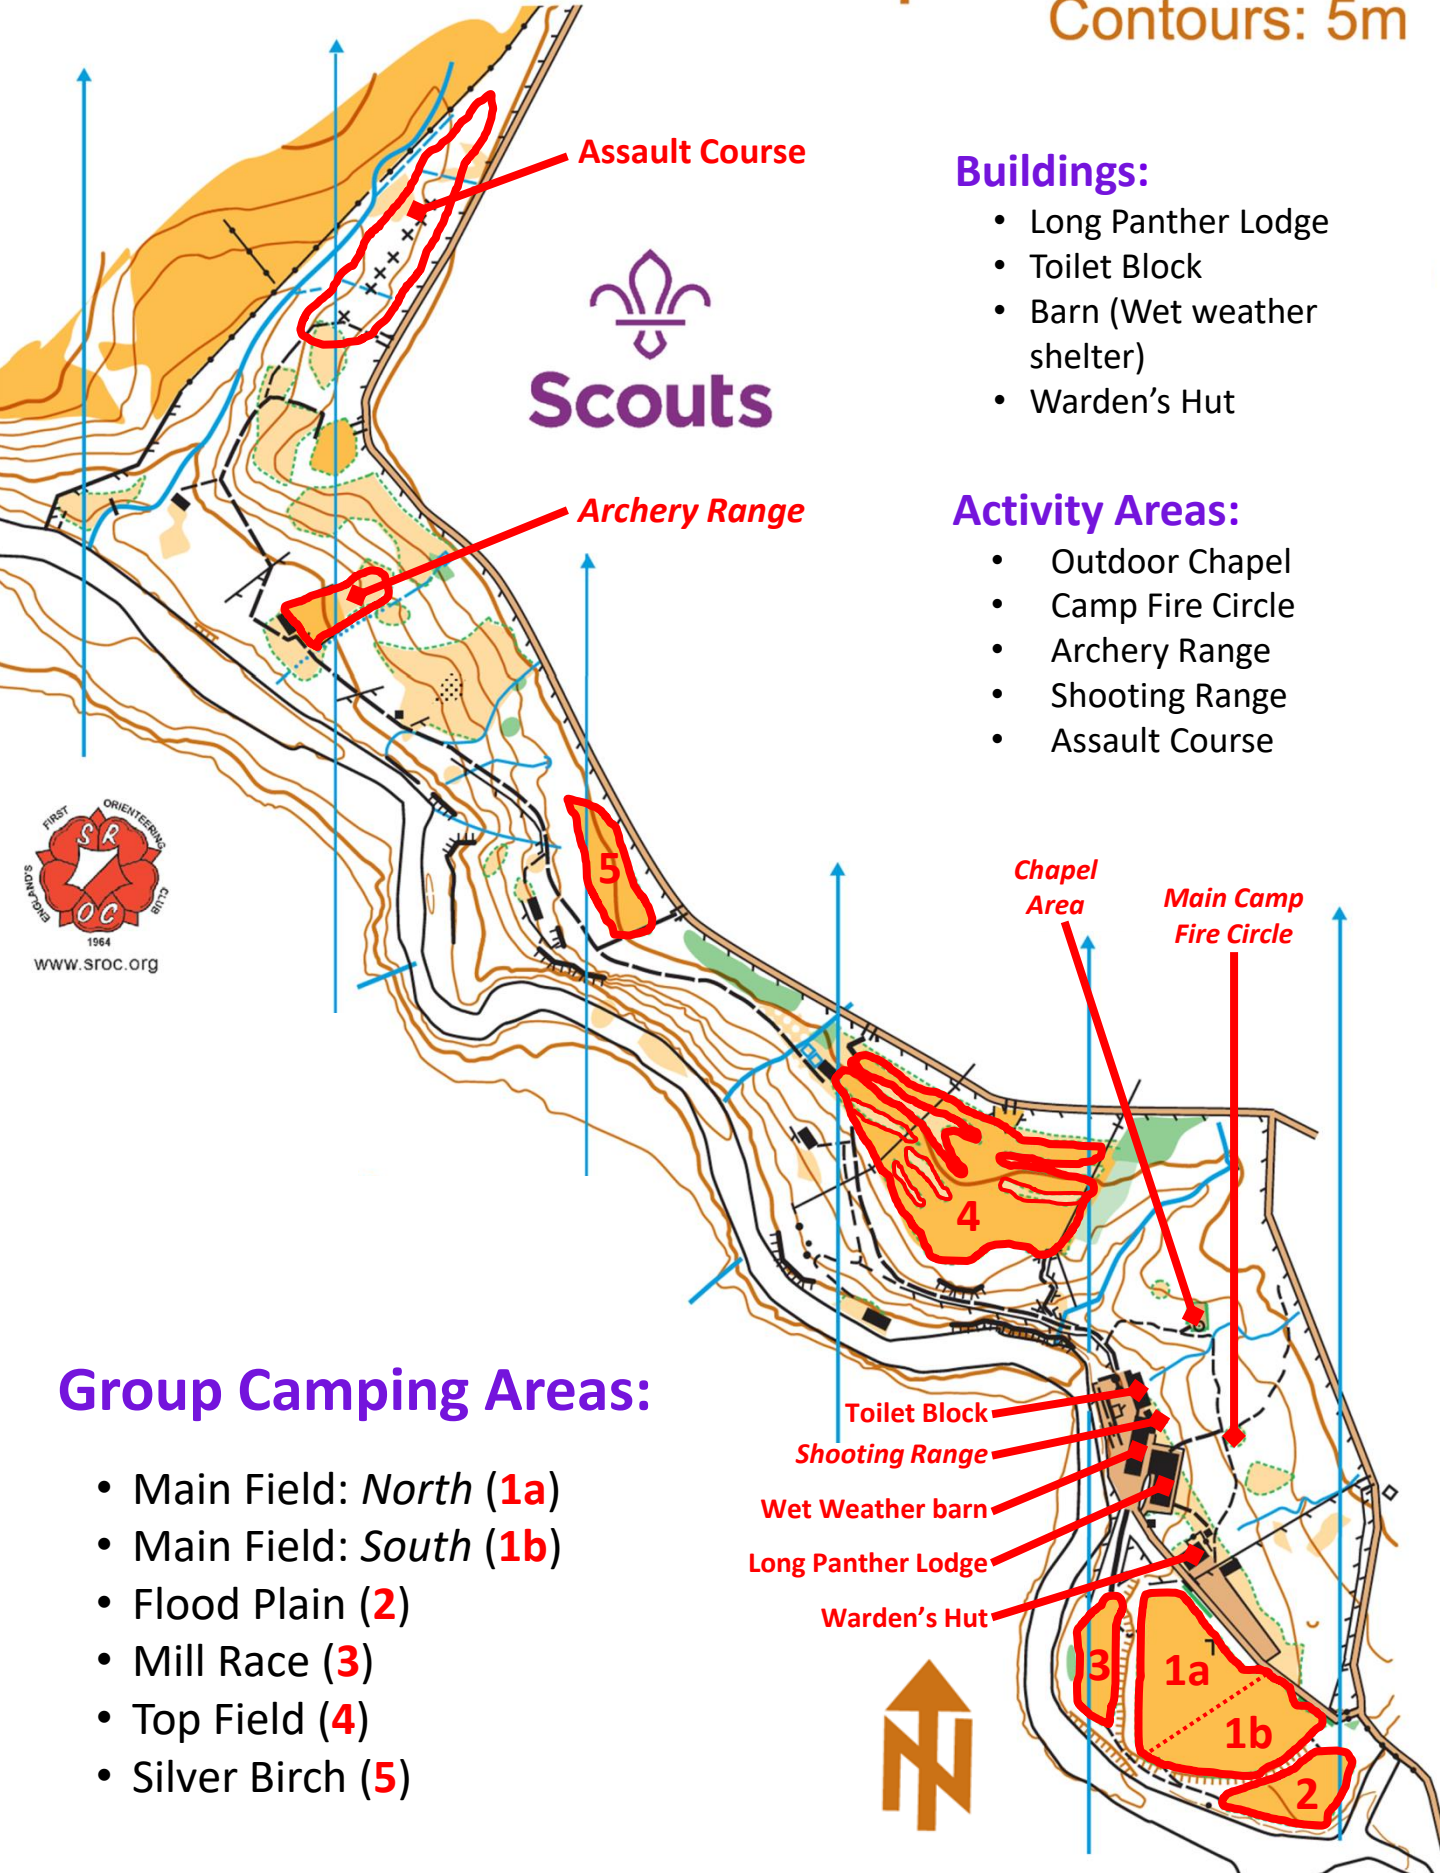

Littledale Scout Camp

Scale 1:3000
Contours: 5m

Buildings:

- Long Panther Lodge
- Toilet Block
- Barn (Wet weather shelter)
- Warden's Hut

Activity Areas:

- Outdoor Chapel
- Camp Fire Circle
- Archery Range
- Shooting Range
- Assault Course

Group Camping Areas:

- Main Field: *North* (1a)
- Main Field: *South* (1b)
- Flood Plain (2)
- Mill Race (3)
- Top Field (4)
- Silver Birch (5)

- Chapel Area
- Main Camp Fire Circle
- Toilet Block
- Shooting Range
- Wet Weather barn
- Long Panther Lodge
- Warden's Hut

Magnetic North 2023

Area	Area Name	Camping/ Hammocks	Max numbers
1a	Main Field: <i>North</i>	Camp	60
1b	Main Field: <i>South</i>	Camp	60
2	Flood Plain	Camp	30
3	Mill Race	Camp	30
4	Top Field	Camp	140
5	Silver Birch	Camp/ Hammock	20