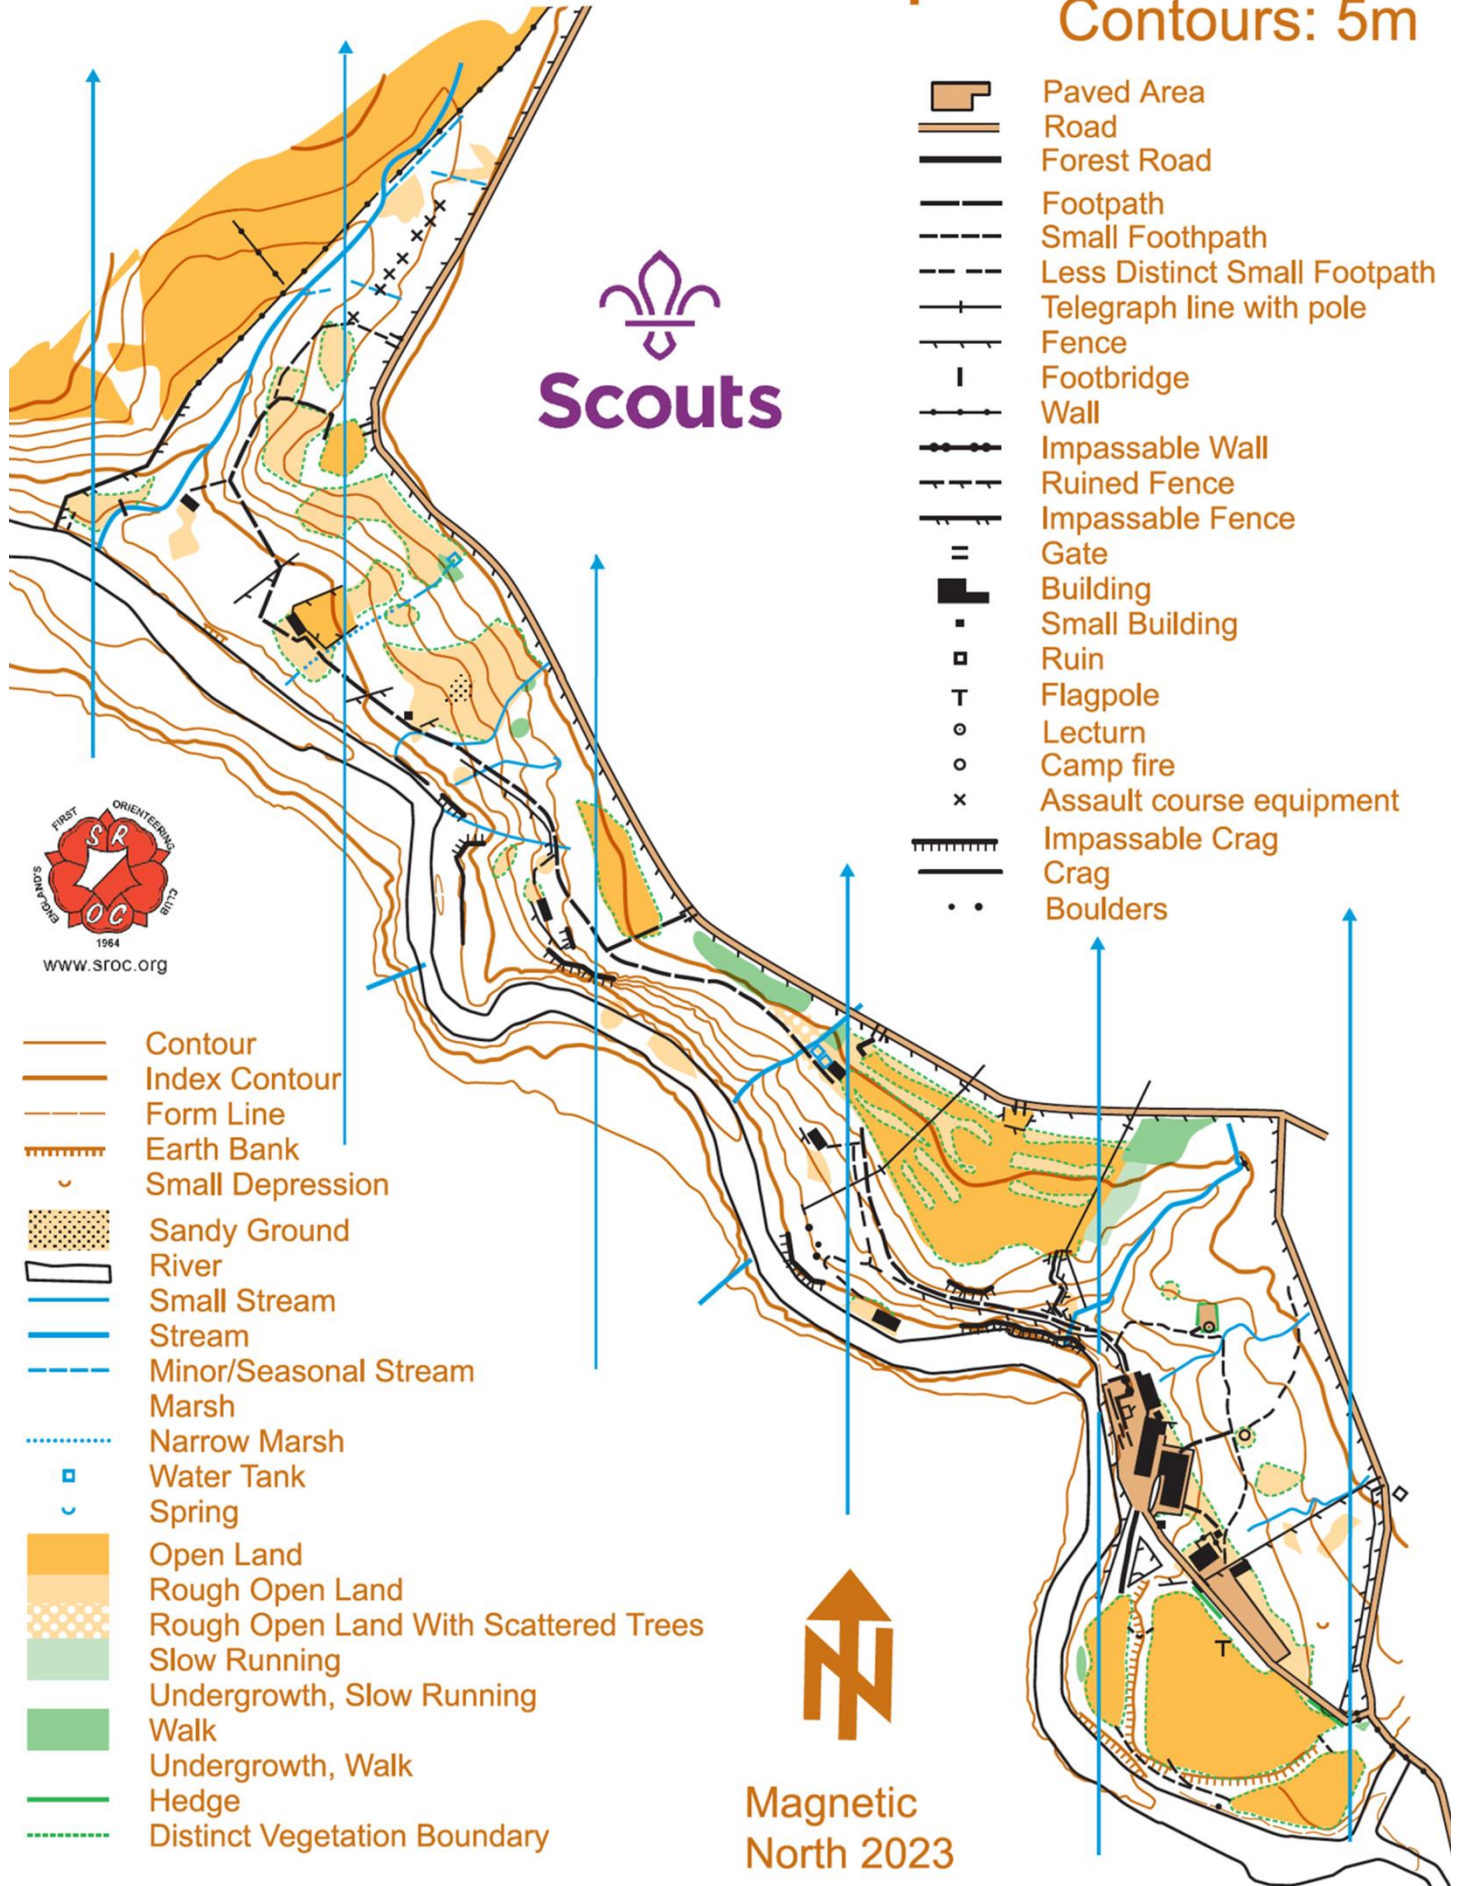

# Littledale Scout Camp

Scale 1:3000  
Contours: 5m

- Paved Area
- Road
- Forest Road
- Footpath
- Small Footpath
- Less Distinct Small Footpath
- Telegraph line with pole
- Fence
- Footbridge
- Wall
- Impassable Wall
- Ruined Fence
- Impassable Fence
- Gate
- Building
- Small Building
- Ruin
- Flagpole
- Lecturn
- Camp fire
- Assault course equipment
- Impassable Crag
- Crag
- Boulders

- Contour
- Index Contour
- Form Line
- Earth Bank
- Small Depression
- Sandy Ground
- River
- Small Stream
- Stream
- Minor/Seasonal Stream
- Marsh
- Narrow Marsh
- Water Tank
- Spring
- Open Land
- Rough Open Land
- Rough Open Land With Scattered Trees
- Slow Running
- Undergrowth, Slow Running
- Walk
- Undergrowth, Walk
- Hedge
- Distinct Vegetation Boundary

Magnetic North 2023

Surveyed 2023 by A.Finch © SROC  
Based upon the Ordnance Survey mapping with the permission of the Controller of His Majesty's Stationery Office. © Crown Copyright. Licence No. 100015287.