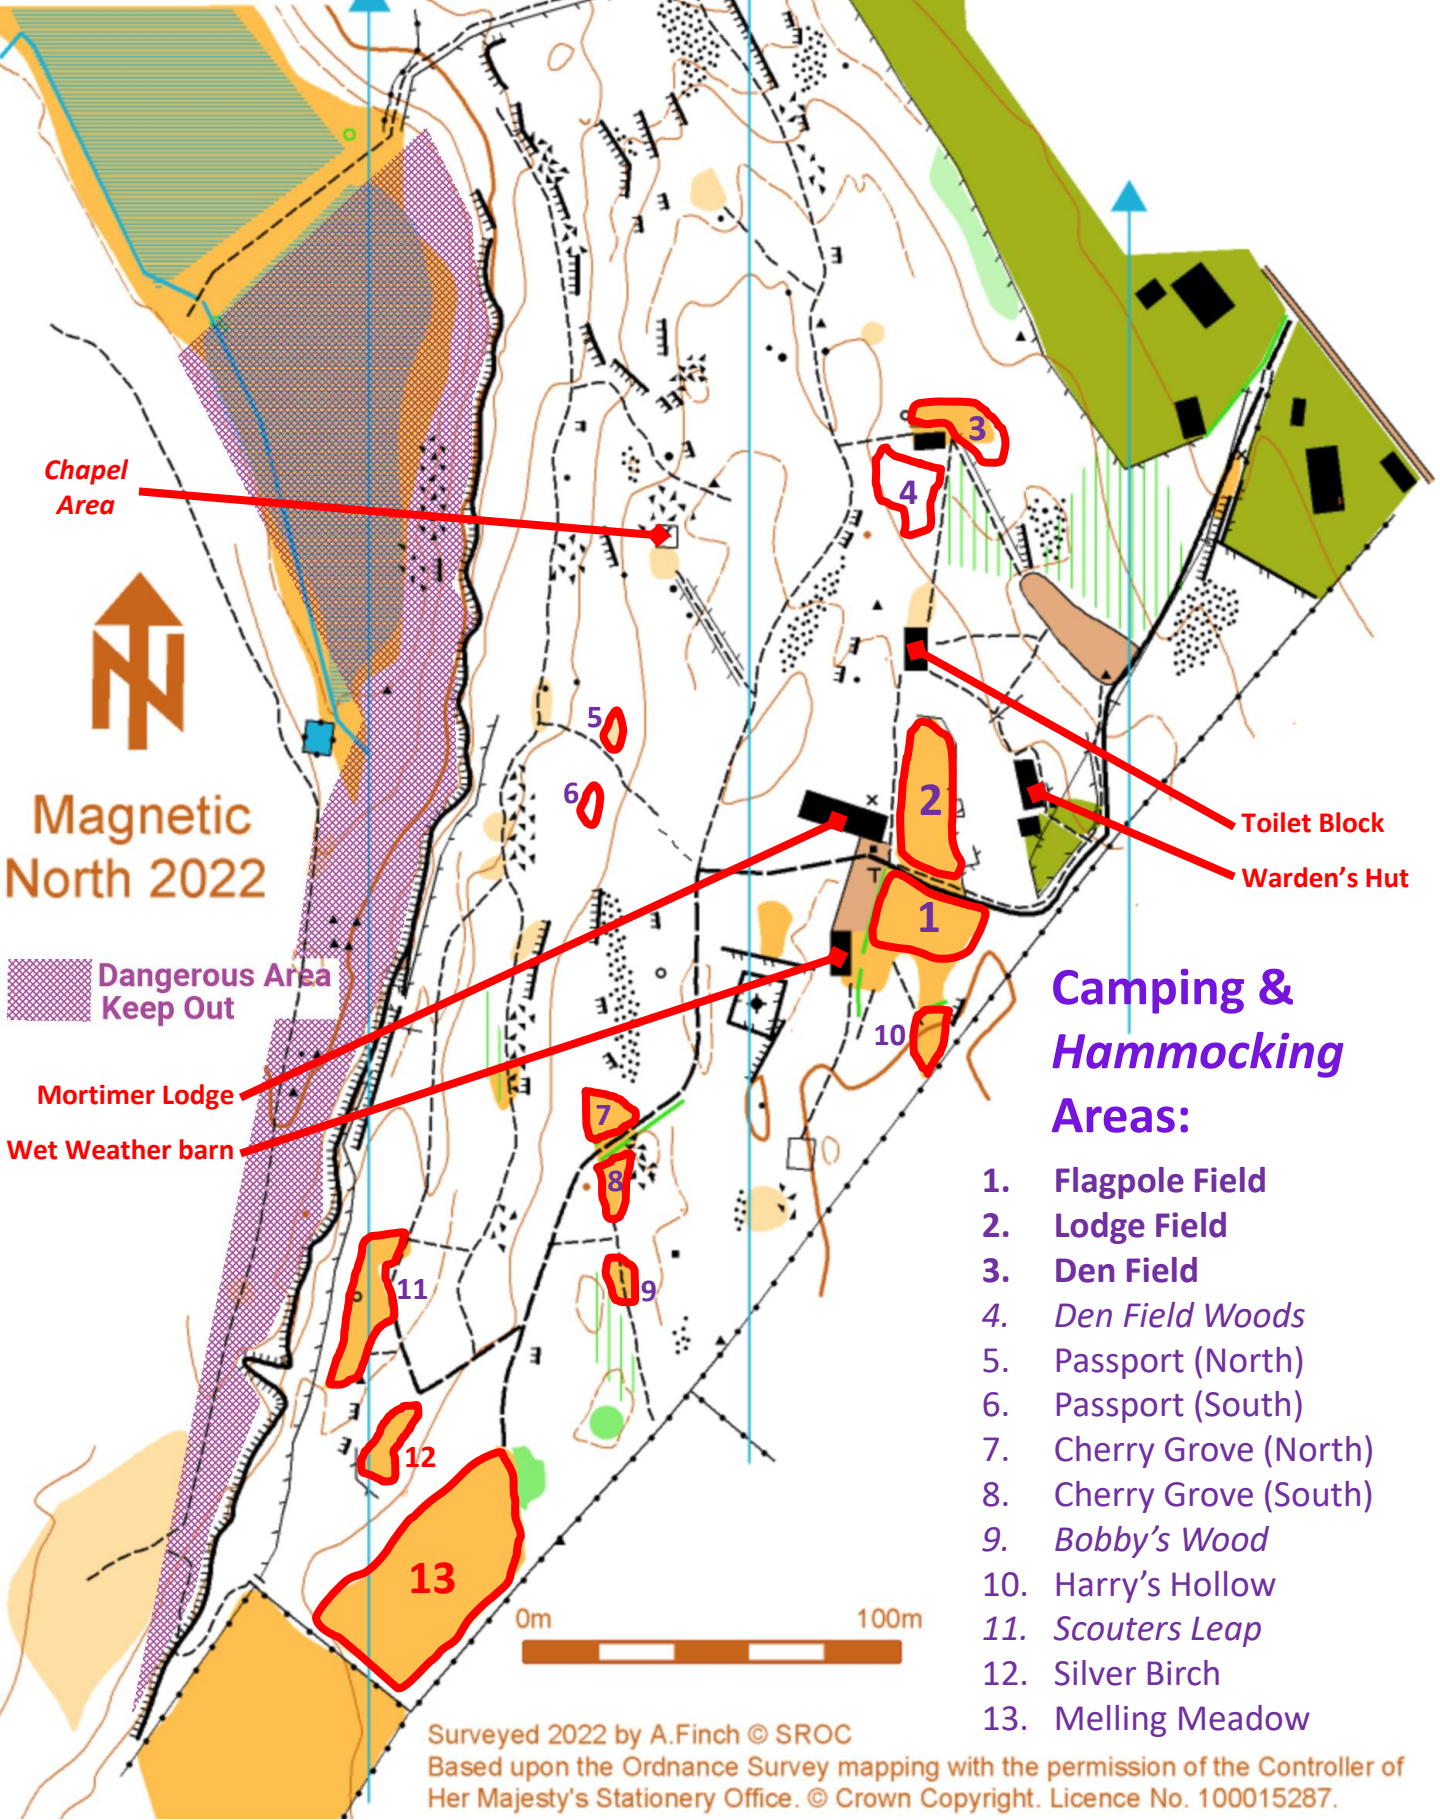

SilverHelme

Scale: 1:2000

Contours: 5m

Scouts

Chapel Area

Magnetic North 2022

 Dangerous Area Keep Out

Mortimer Lodge

Wet Weather barn

Toilet Block

Warden's Hut

Camping & Hammocking Areas:

1. Flagpole Field
2. Lodge Field
3. Den Field
4. Den Field Woods
5. Passport (North)
6. Passport (South)
7. Cherry Grove (North)
8. Cherry Grove (South)
9. Bobby's Wood
10. Harry's Hollow
11. Scouters Leap
12. Silver Birch
13. Melling Meadow

0m 100m

SilverHelme Camping & Hammocking Areas

Area	Area Name	Camping/ Hammocks	Max numbers
1	Flagpole Field	Camp	30
2	Lodge Field	Camp	50
3	Den Field	Camp	30
4	Den Field Woods	Hammock	15
5	Passport (North)	Camp	12
6	Passport (South)	Camp	6
7	Cherry Grove (North)	Camp	20
8	Cherry Grove (South)	Camp	12
9	Bobby's Wood	Hammock	6
10	Harry's Hollow	Camp	12
11	Scouters Leap	Camp / Hammock	30/12
12	Silver Birch	Camp	20
13	Melling Meadow	Camp	75