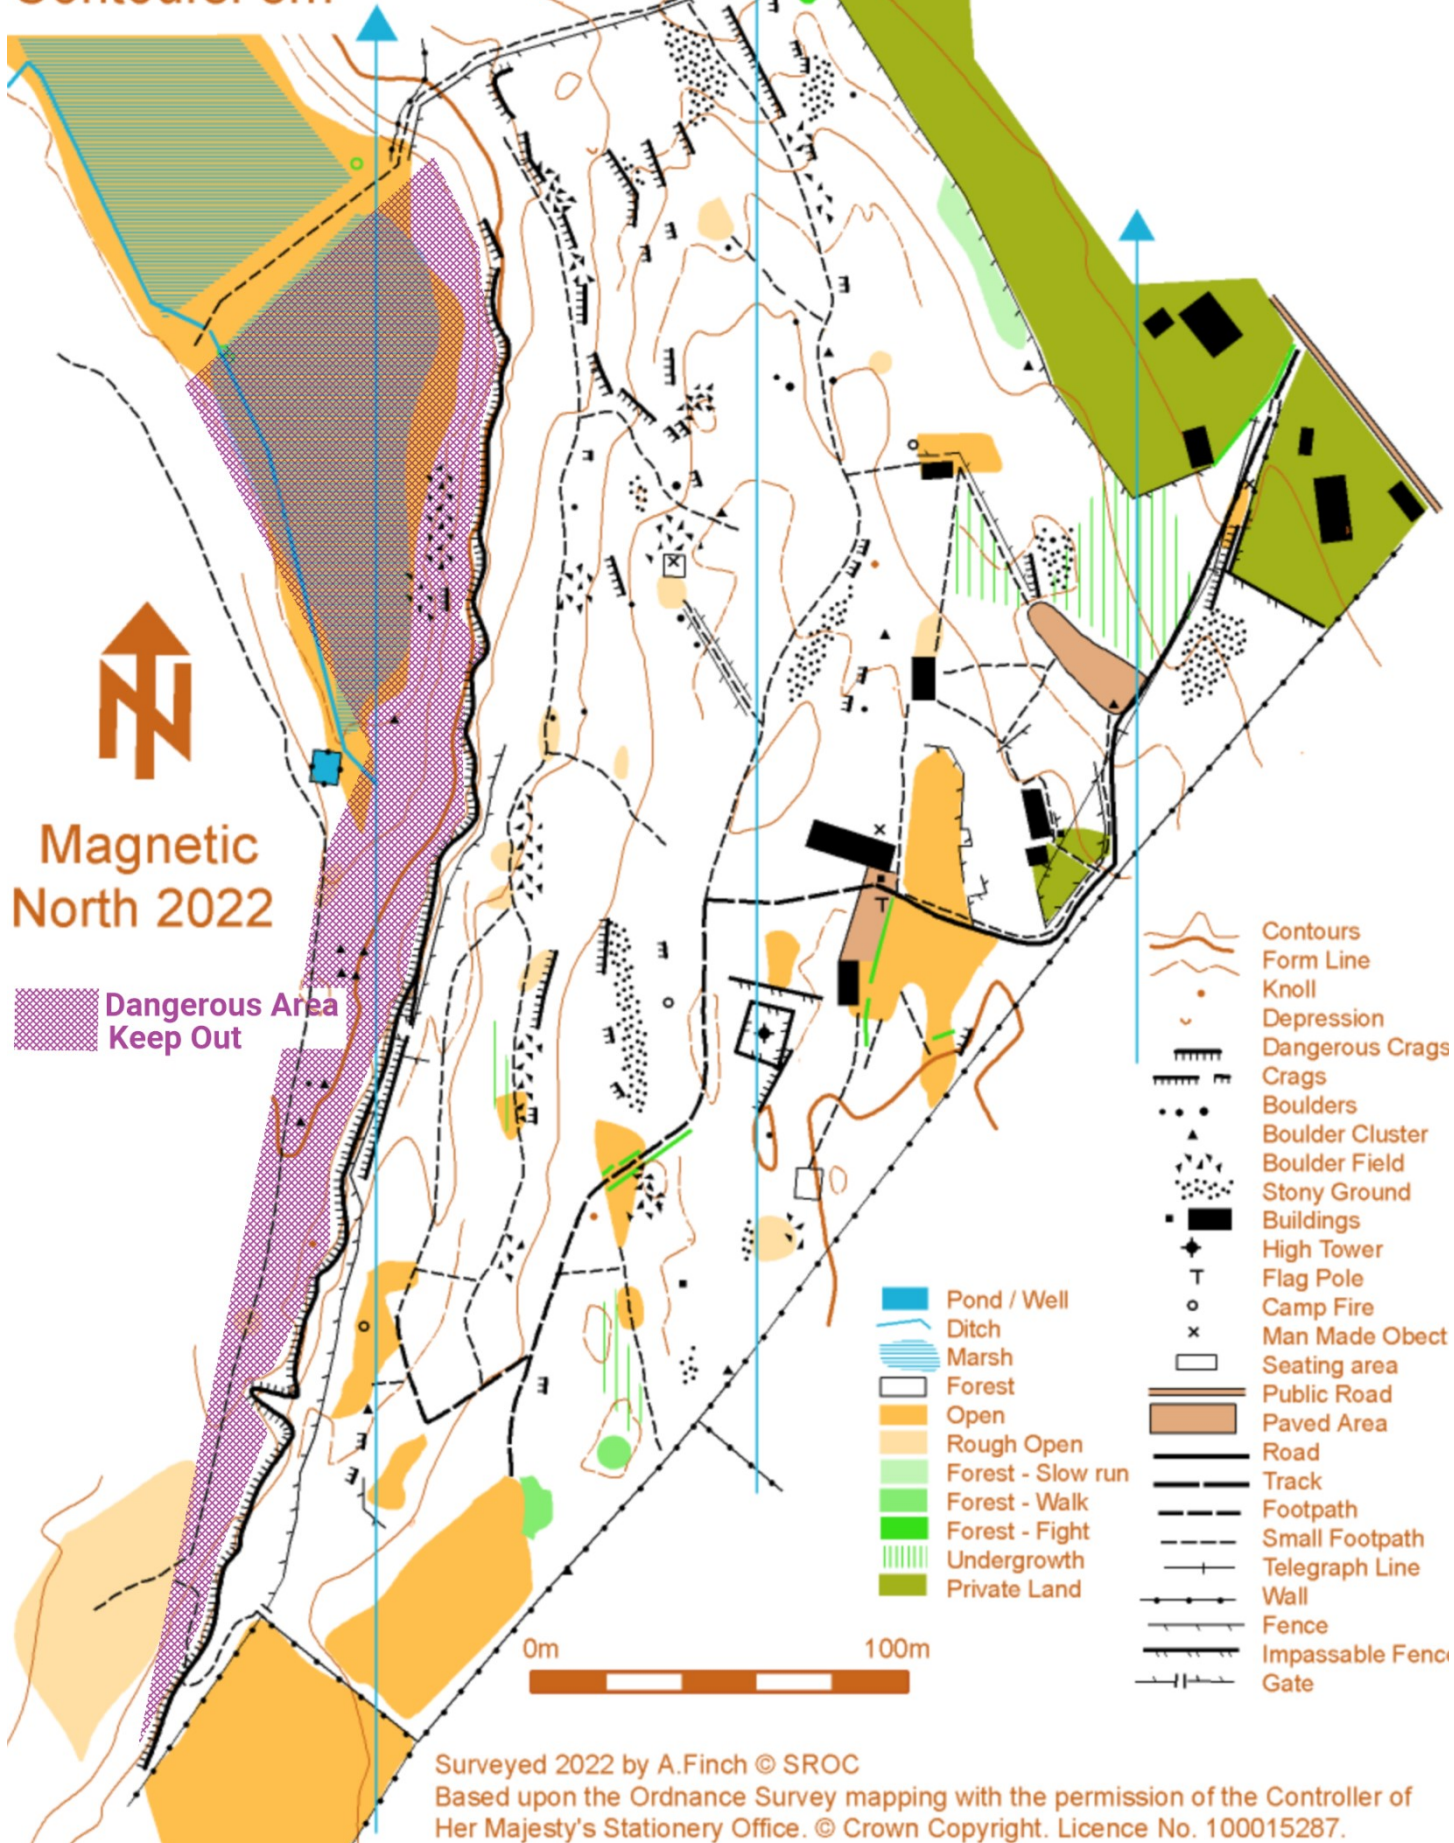

# SilverHelme

Scale: 1:2000

Contours: 5m

**Magnetic North 2022**

**Dangerous Area Keep Out**

- Pond / Well
- Ditch
- Marsh
- Forest
- Open
- Rough Open
- Forest - Slow run
- Forest - Walk
- Forest - Fight
- Undergrowth
- Private Land

- Contours
- Form Line
- Knoll
- Depression
- Dangerous Crags
- Crags
- Boulders
- Boulder Cluster
- Boulder Field
- Stony Ground
- Buildings
- High Tower
- Flag Pole
- Camp Fire
- Man Made Object
- Seating area
- Public Road
- Paved Area
- Road
- Track
- Footpath
- Small Footpath
- Telegraph Line
- Wall
- Fence
- Impassable Fence
- Gate

Surveyed 2022 by A.Finch © SROC  
 Based upon the Ordnance Survey mapping with the permission of the Controller of Her Majesty's Stationery Office. © Crown Copyright. Licence No. 100015287.